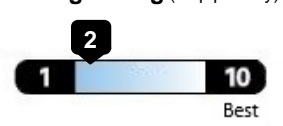

Smog Rating (tailpipe only)

Actual results will vary for many reasons, including driving conditions and how you drive and maintain your vehicle. The average new vehicle gets 29 MPG and costs $8,500 to fuel over 5 years. Cost estimates are based on 15,000 miles per year at $4.15 per gallon. MPGe is miles per gallon equivalent. Vehicle emissions are a significant cause of climate change and smog.

fuel economy.gov

Calculate personalized estimates and compare vehicles