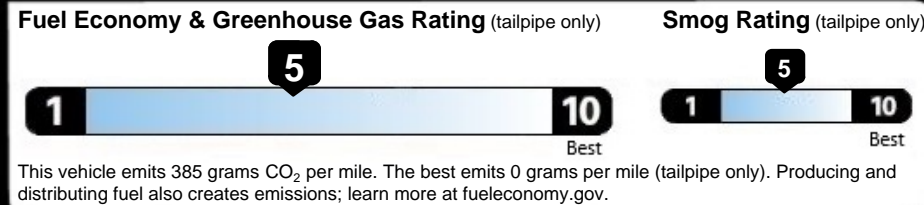

LIMITED WARRANTY/ROADSIDE ASSISTANCE

3 Years / 36,000 Miles Basic
5 Years / 60,000 Miles Powertrain
5 Years / Unlimited Mileage Rust Perforation
3 Years / 36,000 24/7 Roadside Assistance
See Owner Info Kit & Warranty for Details

OPTIONAL EQUIPMENT AND OTHER ITEMS

Manufacturer's Suggested Retail Price	$44,995.00
Exterior Color: Geyser Blue	
Full Tank of Gas	INCLD
Option Package: 23	$4,090.00
Subaru 12.1" Multimedia System w/ Navigation	
Power Moonroof	
Surround View Monitor System	
Black Nappa Leather-Trimmed Upholstery w/ Copper Stitch	
Ventilated Front Seats	
12-Way Power Driver's Seat w/ 4-Way Lumbar Support & Leg Extension	
8-Way Power Front Passenger Seat	
Black Power-Folding Heated Mirrors w/ Turn Signals	
Trailer Hitch plus Harness	$906.00
Outback Mirror Package	$751.00
Auto-Dimming Mirror with Compass and HomeLink	
Auto-Dimming Exterior Mirror	
Splash Guards	$202.00

EPA DOT Fuel Economy and Environment

Gasoline Vehicle

Fuel Economy
23 MPG Small SUVs range from 14 to 138 MPG. The best vehicle rates 146 MPGe.
21 city 27 highway
4.3 gallons per 100 miles

You spend $2,250 more in fuel costs over 5 years compared to the average new vehicle.

Annual fuel cost $2,150

Actual results will vary for many reasons, including driving conditions and how you drive and maintain your vehicle. The average new vehicle gets 29 MPG and costs $8,500 to fuel over 5 years. Cost estimates are based on 15,000 miles per year at $3.30 per gallon. MPGe is miles per gallon equivalent. Vehicle emissions are a significant cause of climate change and smog.

fueleconomy.gov

Calculate personalized estimates and compare vehicles

PARTS CONTENT INFORMATION
FOR VEHICLES IN THIS CARLINE: U.S./CANADIAN PARTS CONTENT: 0% MAJOR SOURCES OF FOREIGN PARTS CONTENT: JAPAN: 85%
FOR THIS VEHICLE: FINAL ASSEMBLY POINT: OTA, GUNMA, JAPAN COUNTRY OF ORIGIN: ENGINE: JAPAN TRANSMISSION: JAPAN
Note: Parts content does not include final assembly, distribution, or other non-parts costs.

Privacy Notice
www.subaru.com/company/privacy.html

Destination and Delivery $1,450.00
Total Suggested Retail Price $52,394.00

THIS LABEL HAS BEEN APPLIED PURSUANT TO FEDERAL LAW, DO NOT REMOVE OR ALTER PRIOR TO THE DELIVERY TO THE ULTIMATE PURCHASER.