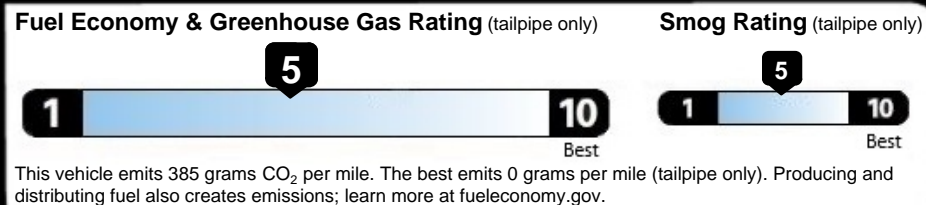

LIMITED WARRANTY/ROADSIDE ASSISTANCE

3 Years / 36,000 Miles Basic
5 Years / 60,000 Miles Powertrain
5 Years / Unlimited Mileage Rust Perforation
3 Years / 36,000 24/7 Roadside Assistance
See Owner Info Kit & Warranty for Details

OPTIONAL EQUIPMENT AND OTHER ITEMS

Manufacturer's Suggested Retail Price	$44,995.00
Exterior Color: Magnetite Gray Metallic	
Full Tank of Gas	INCLD
Option Package: 23	$4,090.00
Subaru 12.1" Multimedia System w/ Navigation	
Power Moonroof	
Surround View Monitor System	
Black Nappa Leather-Trimmed Upholstery w/ Copper Stitch	
Ventilated Front Seats	
12-Way Power Driver's Seat w/ 4-Way Lumbar Support & Leg Extension	
8-Way Power Front Passenger Seat	
Black Power-Folding Heated Mirrors w/ Turn Signals	
Trailer Hitch plus Harness	$906.00
Outback Mirror Package	$751.00
Auto-Dimming Mirror with Compass and HomeLink	
Auto-Dimming Exterior Mirror	
Splash Guards	$202.00

EPA DOT Fuel Economy and Environment

Fuel Economy

23 MPG Small SUVs range from 14 to 138 MPG. The best vehicle rates 146 MPGe.

21 city 27 highway

4.3 gallons per 100 miles

Gasoline Vehicle

You spend $2,250 more in fuel costs over 5 years compared to the average new vehicle.

Annual fuel cost $2,150

Actual results will vary for many reasons, including driving conditions and how you drive and maintain your vehicle. The average new vehicle gets 29 MPG and costs $8,500 to fuel over 5 years. Cost estimates are based on 15,000 miles per year at $3.30 per gallon. MPGe is miles per gallon equivalent. Vehicle emissions are a significant cause of climate change and smog.

fueleconomy.gov

Calculate personalized estimates and compare vehicles

PARTS CONTENT INFORMATION

FOR VEHICLES IN THIS CARLINE: U.S./CANADIAN PARTS CONTENT: 0% MAJOR SOURCES OF FOREIGN PARTS CONTENT: JAPAN: 85%

FOR THIS VEHICLE: FINAL ASSEMBLY POINT: OTA, GUNMA, JAPAN COUNTRY OF ORIGIN: ENGINE: JAPAN TRANSMISSION: JAPAN

Note: Parts content does not include final assembly, distribution, or other non-parts costs.

Privacy Notice
www.subaru.com/company/privacy.html

Destination and Delivery $1,450.00
Total Suggested Retail Price $52,394.00

THIS LABEL HAS BEEN APPLIED PURSUANT TO FEDERAL LAW, DO NOT REMOVE OR ALTER PRIOR TO THE DELIVERY TO THE ULTIMATE PURCHASER.